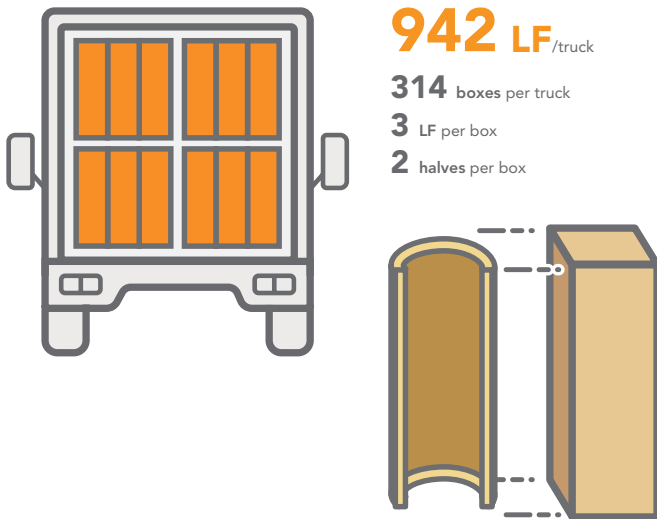

THERMALJACS547®

MINERAL WOOL V-GROOVE PIPE INSULATION

Move More Insulation. Fewer Trucks. Lower Freight Costs.

Flat-shipped, precision-fabricated insulation designed to reduce freight, speed installation, and simplify logistics for large-bore piping projects.

266% Higher Truckload Efficiency

Note : sample is showing 24" x 2" ThermalJacs547® MW V-Groove Pieces with a full truckload.

Traditional Mineral Wool Boxed:

ThermalJacs547® Mineral Wool V-groove Insulation: