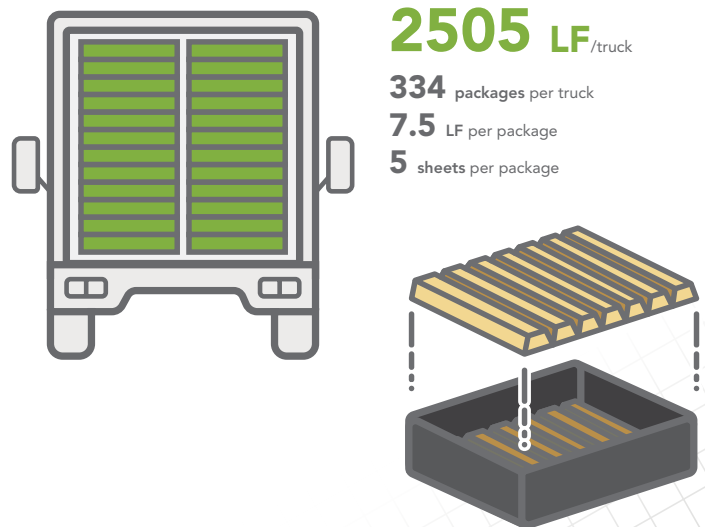

THERMALJACS547®

MINERAL WOOL V-GROOVE PIPE INSULATION

Move More Insulation. Fewer Trucks. Lower Freight Costs.

Flat-shipped, precision-fabricated insulation designed to reduce freight, speed installation, and simplify logistics for large-bore piping projects.

266% Higher Truckload Efficiency

Note : sample is showing 24" x 2" ThermalJacs547® MW V-Groove Pieces with a full truckload.

Traditional Mineral Wool Boxed:

ThermalJacs547® Mineral Wool V-groove Insulation: